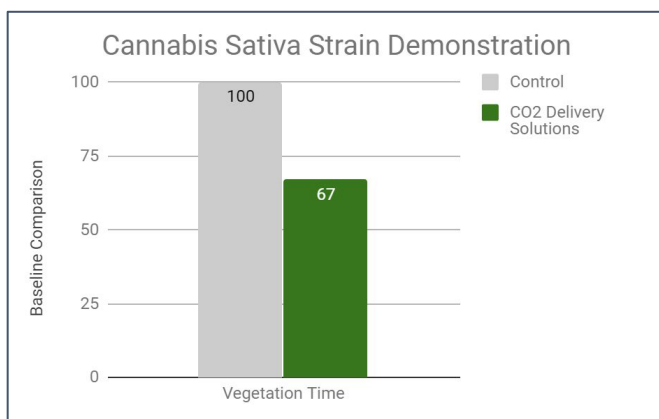

This means the vast majority of the 600 billion square feet of protected growers worldwide are not able to take advantage of CO2 enrichment which is proven to result in up to 30% more yield as plants are able to enhance photosynthesis. [CO2 GRO's](#) patented revolutionary [CO2 Delivery Solutions™](#) enables ALL protected grows to consistently deliver optimal amounts of CO2 to their plants via misting a saturated CO2 solution, resulting in **higher yields, faster growth, safely and profitably.**

Sativa Strain Demo:

Demonstration was performed on a common Sativa strain in the Toronto area. 120 plants were misted with saturated CO2 solution. The increase in bud weight and plant size, coupled with the potential for an additional crop cycle, all lead to the opportunity for more production per square foot of an operation and an increase in revenues and profits per square foot annually.

Results:

- **22%** increase in bud weight
- **40%** increase in plant size
- **33%** decrease in vegetative time

Bud yield increased by 22% due to larger and denser bud production through the flowering phase.