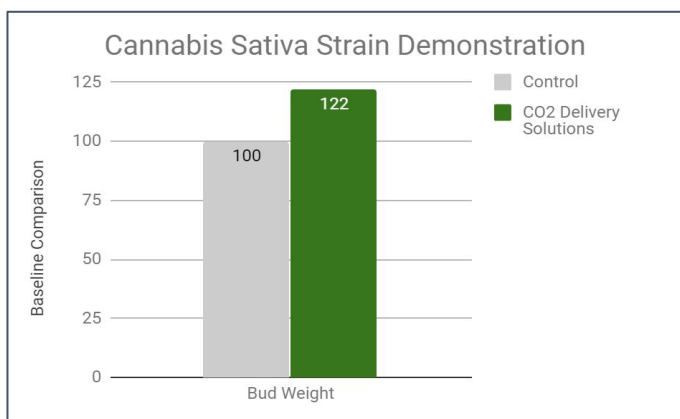

This means the vast majority of the 600 billion square feet of protected growers worldwide are not able to take advantage of CO2 enrichment which is proven to result in up to 30% more yield as plants are able to enhance photosynthesis. [CO2 GRO's](#) patented revolutionary [CO2 Delivery Solutions™](#) enables ALL protected grows to consistently deliver optimal amounts of CO2 to their plants via misting a saturated CO2 solution, resulting in **higher yields, faster growth, safely and profitably.**

Sativa Strain Demo:

Demonstration was performed on a common Sativa strain in the Toronto area. 120 plants were misted with saturated CO2 solution. The increase in bud weight and plant size, coupled with the potential for an additional crop cycle, all lead to the opportunity for more production per square foot of an operation and an increase in revenues and profits per square foot annually.

Results:

- **22%** increase in bud weight
- **40%** increase in plant size
- **33%** decrease in vegetative time

Bud yield increased by 22% due to larger and denser bud production through the flowering phase.